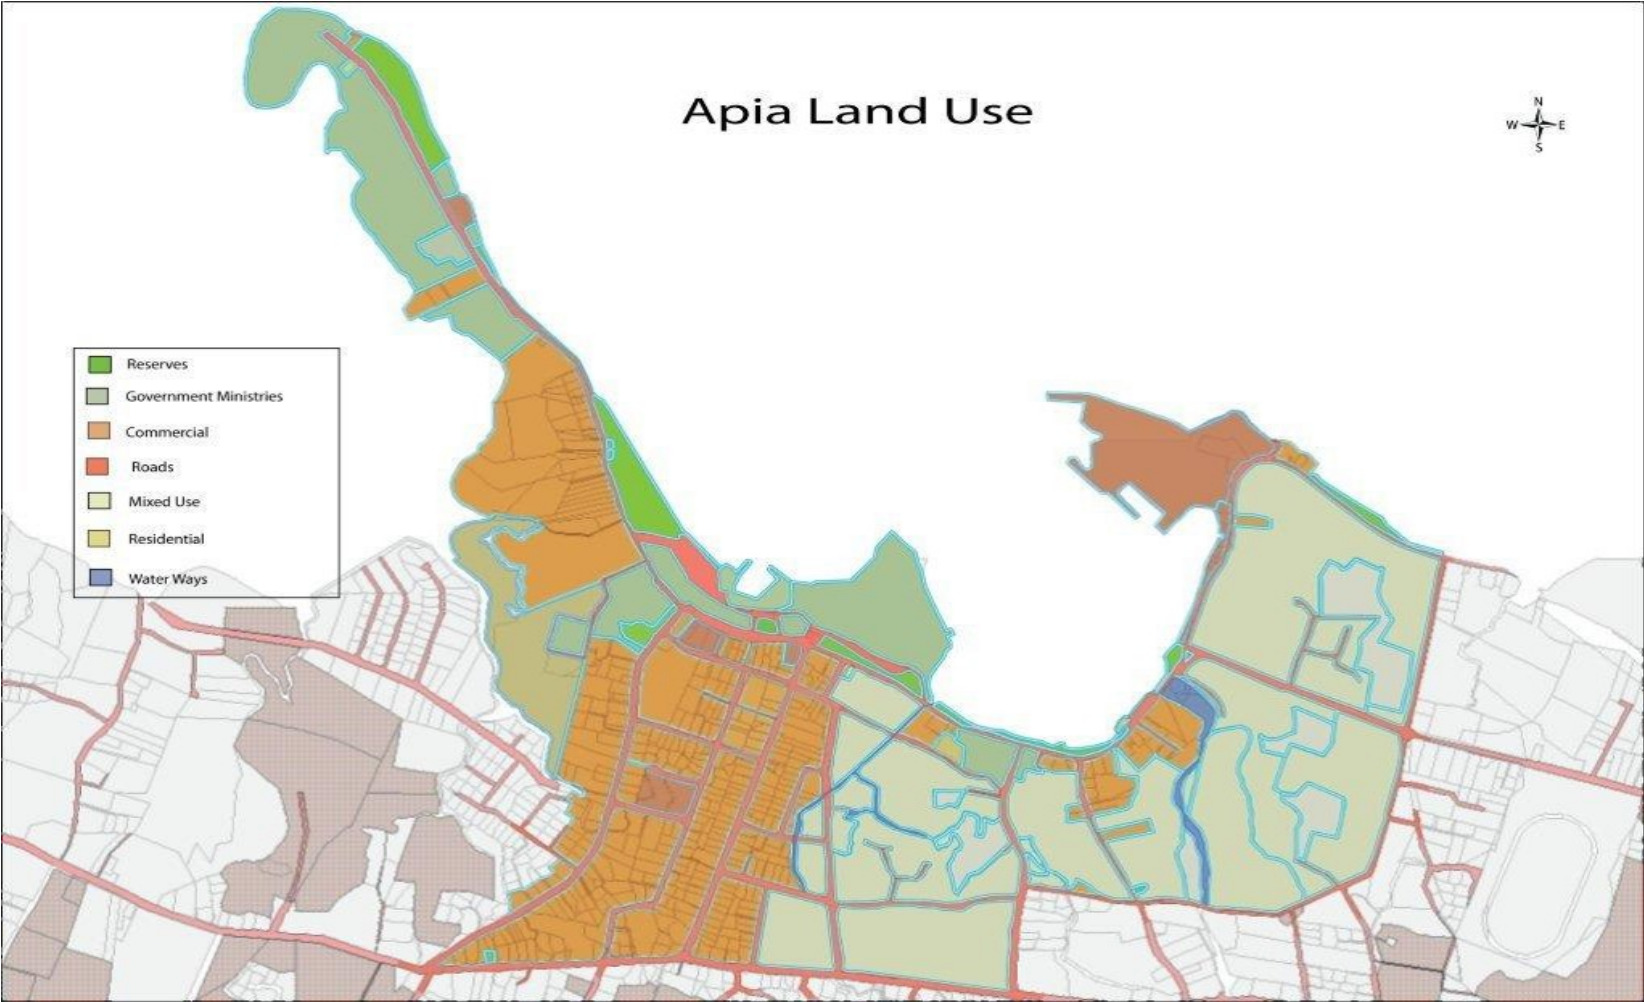

URBAN CHALLENGES AND APPROACHES

Experience form
Samoa

SAMOA

"the heart of the pacific"

URBAN CHALLENGES

- Environmental Challenges

- Flood Hazard Zone
- Vulnerable to Natural Disasters

- Socio-Economic Challenges

- high unemployment
- crime rates increase
- mixed land use
- land tenure system

Apia Land Use

- Reserves
- Government Ministries
- Commercial
- Roads
- Mixed Use
- Residential
- Water Ways

Apia Land Tenure